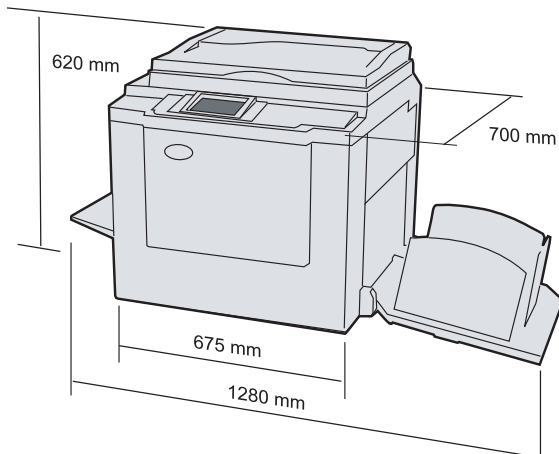

## SD-2800 A3

- A3 print
- 300×400dpi resolution
- Print Speed : 45-130rpm
- PC interface

### SPECIFICATION

|                    |                                   |
|--------------------|-----------------------------------|
| SCAN RESOLUTION    | 300×400dpi                        |
| ORIGINAL SIZE      | 297mm×420mm MAX                   |
| ORIGINAL           | Sheet, Book                       |
| ENLARGEMENT RATIO  | 115%、122%、141%                    |
| REDUCTION RATIO    | 50-200%                           |
| ZOOM FUNCTION      | 94%、87%、81%、70%                   |
| DOUBLE SCAN        | Yes                               |
| CENTER ERASE       | Yes                               |
| DENSITY CONTROL    | Text, Picture, Text & Picture     |
| ORIGINAL MODE      | 5 Steps                           |
| PRINT AREA         | 285mm×406mm                       |
| FEED CAPACITY      | 1000 sheets (64g/m <sup>2</sup> ) |
| PAPER SIZE         | A6-A3                             |
| PAPER WEIGHT       | 40-210g/m <sup>2</sup>            |
| PRINT SPEED        | 45 - 130 rpm                      |
| FIRST COPY SPEED   | 53 seconds (A4)                   |
| INKING SYSTEM      | Automatic                         |
| AIR STRIPPER       | Yes                               |
| AIR DELIVERY       | Yes                               |
| DISPLAY            | Large LCD panel                   |
| PC INTERFACE       | Yes (Windows 2000, XP)            |
| PRINT POSITION     | ±9mm Adjustable                   |
| COLOR CHANGE       | Replace Spare drum                |
| NET WEIGHT         | 93kg                              |
| GROSS WEIGHT       | 108kg                             |
| POWER RATING       | 220 - 240V, 110 - 120V            |
| POWER CONSUMPTION  | 250W                              |
| DIMENSION / CLOSED | 675×700×620mm                     |
| / OPEN             | 1,280×700×620mm                   |