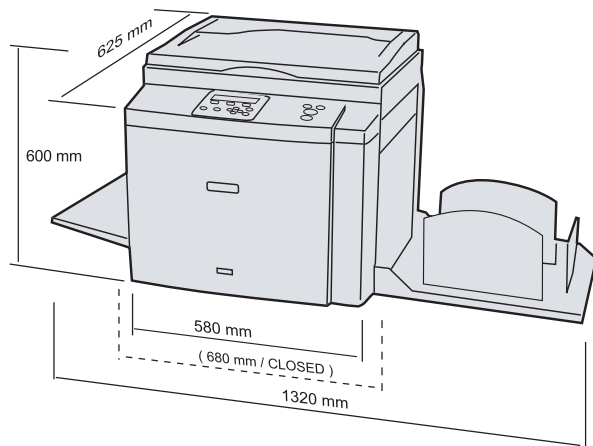

SD-2500 B4

- B4 print
- 300×400dpi resolution
- Print Speed : 55-120rpm
- PC interface

SPECIFICATION

SCAN RESOLUTION	300×400dpi
ORIGINAL SIZE	297mm×420mm MAX
ORIGINAL	Sheet, Book
ENLARGEMENT RATIO	115%、122%、141%
ZOOM FUNCTION	50-200%
REDUCTION RATIO	94%、87%、81%、70%
DOUBLE SCAN	Yes
PASS NUMBER LOCK	Yes
AUTO SLEEP MODE	Yes
ORIGINAL MODE	Text, Picture, Text & Picture
DENSITY CONTROL	5 Steps
PRINT AREA	250mm×350mm
FEED CAPACITY	1000 sheets (64g/㎡)
PAPER SIZE	A6-B4
PAPER WEIGHT	40-210g/㎡
PRINT SPEED	55 - 120 rpm
FIRST COPY SPEED	53 seconds (A4)
INKING SYSTEM	Automatic
AIR STRIPPER	Yes
AIR DELIVERY	Yes
DISPLAY	LED & LCD panel
PCINTERFACE	Yes (Windows 2000, XP)
PRINT POSITION	±10mm Adjustable
COLOR CHANGE	Replace Spare drum
NET WEIGHT	75.5kg
POWER RATING	220 - 240V, 110 - 120V
POWER CONSUMPTION	200W *15W / Stand by
DIMENSION / CLOSED	680×625×600mm
/ OPEN	1,320×625×600mm